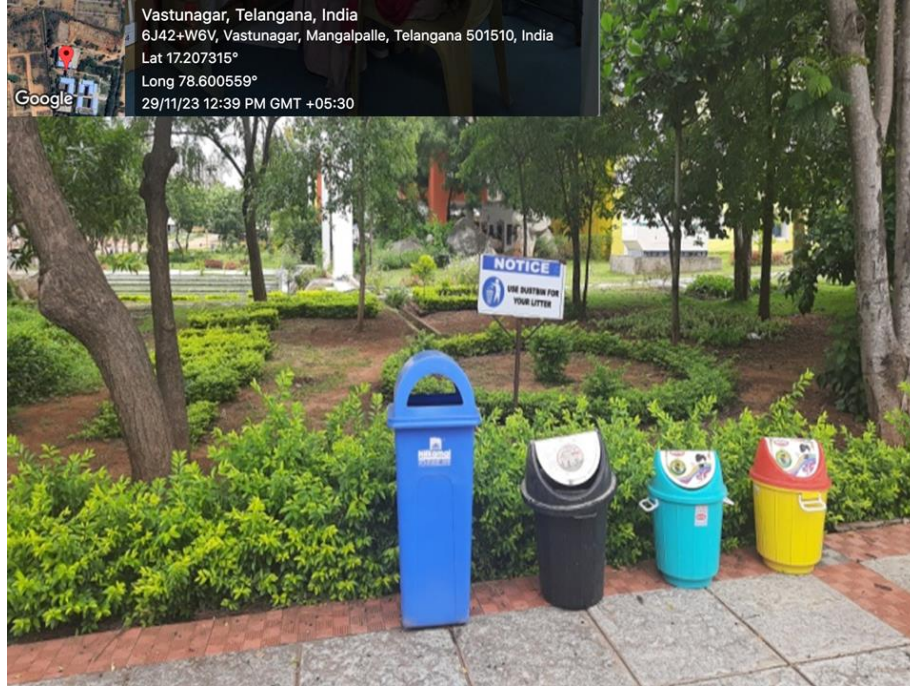

BHARAT INSTITUTE OF TECHNOLOGY

Mangalpally, Ibrahimpatnam, R.R. District, PIN-501510

(Affiliated to JNTUH, Approved by AICTE and PCI, New Delhi. Accredited by NAAC)

Waste management (separate bins for Dry and wet wastes)